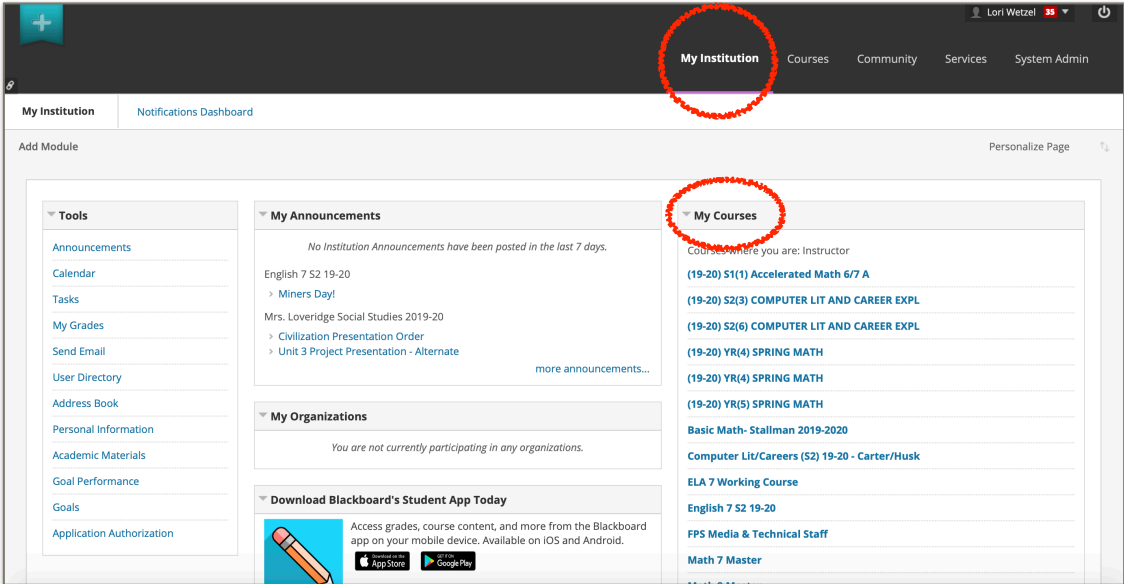

USERNAME

PASSWORD

Login [Forgot Your Password?](#)

Sign in with third-party account ▼

Fraser users LOG IN here (SAML)

[View Course Catalog](#) [Preview as Guest](#) [Privacy and Terms of Use](#)

- Enter your student's **User name** and **Password**
- Student user names are **first.last##** with the last two digits being their graduation year.

Example: john.smith24

- Your son / daughter most likely uses this daily and *should* know their password.

Sign In

Public Schools  
**FRASER**  
INNOVATE • LEARN • LEAD

Office 365

adfs.fraserk12.com

Type your user name and password.

User name:  Example: Domain\username

Password:

Sign In

- There are two ways to access student course lists - **My Institution** or **Courses**

- There are two ways to access student course lists - **My Institution** or **Courses**