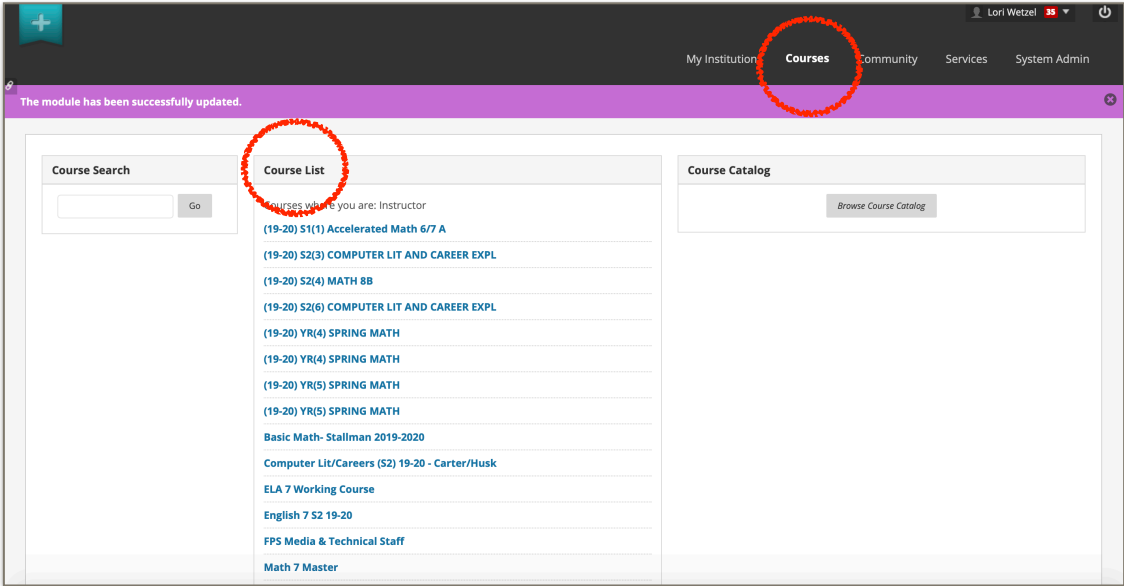

USERNAME

PASSWORD

Login [Forgot Your Password?](#)

Sign in with third-party account ▼

Fraser users LOG IN here (SAML)

[View Course Catalog](#) [Preview as Guest](#) [Privacy and Terms of Use](#)

- Enter your student's **User name** and **Password**
- Student user names are **first.last##** with the last two digits being their graduation year.

Example: john.smith24

- Your son / daughter most likely uses this daily and *should* know their password.

Sign In

Public Schools  
**FRASER**  
INNOVATE • LEARN • LEAD

Office 365

adfs.fraserk12.com

Type your user name and password.

User name:  Example: Domain\username

Password:

Sign In

- There are two ways to access student course lists - **My Institution** or **Courses**

- There are two ways to access student course lists - **My Institution** or **Courses**